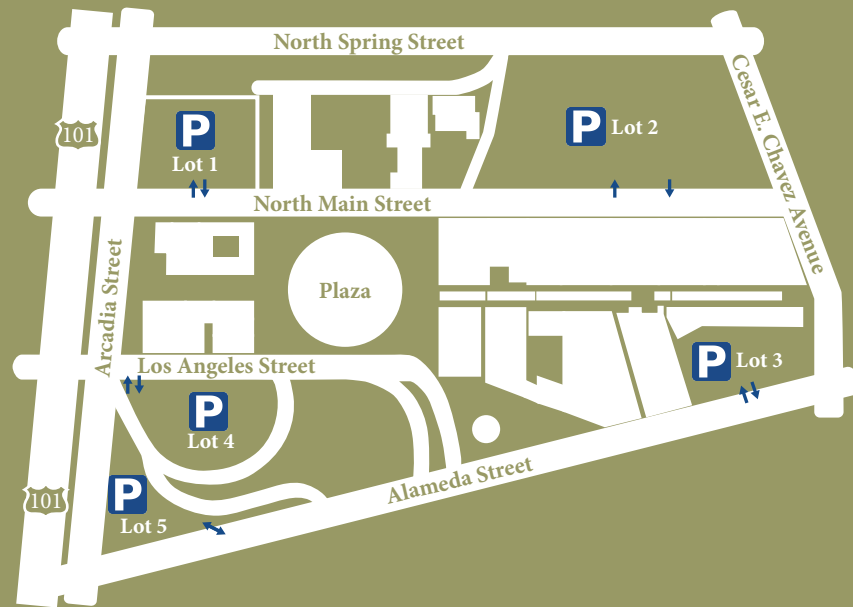

El Pueblo de Los Angeles

“Parking at El Pueblo Supports LA History”

Location	Rates	Hours
Lot 1 419 N. Main Street	\$2.25/20min \$15.00 MAX \$9.00 flat rate	Mon-Fri: 7:00am-5:30pm Sat-Sun/Holidays: 9:00am-5:30pm
Lot 2 615 N. Main Street	\$2.25/20min \$15.00 MAX \$9.00 flat rate	Mon-Thu: 6:00am-9:30pm Fri-Sun: 6:00am-10:30pm
Lot 3 852 N. Alameda Street	\$2.50/20min; \$15.00 MAX	Mon-Fri: 9:00am-9:00pm
Lot 4 426 N. Los Angeles Street	\$9.00 flat rate \$7.00 flat rate \$9.00 flat rate \$7.00 flat rate	Mon-Fri: 7:00am-3:00pm Mon-Fri: 3:00pm-9:00pm Sat-Sun: 9:00am-5:00pm Sat-Sun: 5:00pm-9:00pm
Lot 5 711 Alameda Street	\$7.00 flat rate \$7.00 flat rate	Mon-Fri: 7:00am-3:00pm Mon-Fri: 3:00pm-9:00pm Sat-Sun: 11:00am-5:00pm Sat-Sun: 5:00pm-9:00pm